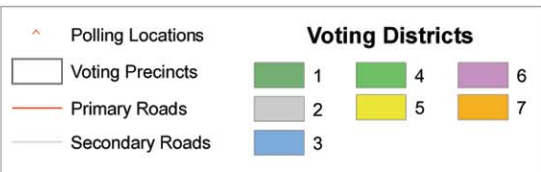

Voting Boundaries

Office of the Registrar
(540) - 586 - 7649

ELECTION DISTRICT 1

ELECTION DISTRICT 2

ELECTION DISTRICT 3

ELECTION DISTRICT 4

ELECTION DISTRICT 5

ELECTION DISTRICT 6

ELECTION DISTRICT 7